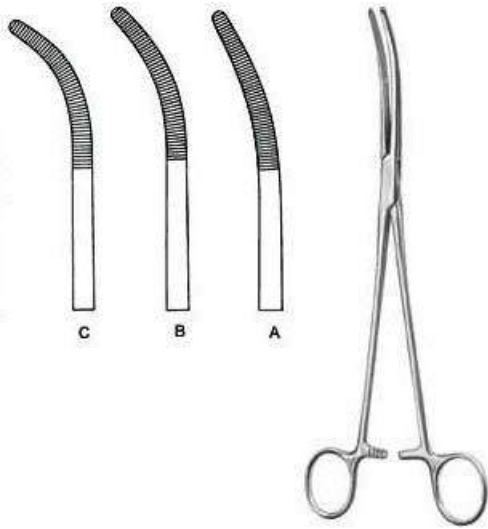

**SI-5-652-13**

Dissecting and Ligature Forceps  
18cm25cm24cm21cm16cm13cm28cm

**Mini-Gemini**

**SI-5-653-18**

Dissecting and Ligature Forceps

**Haemostatic Forceps**

**Rumel**

**SI-5-654-01**