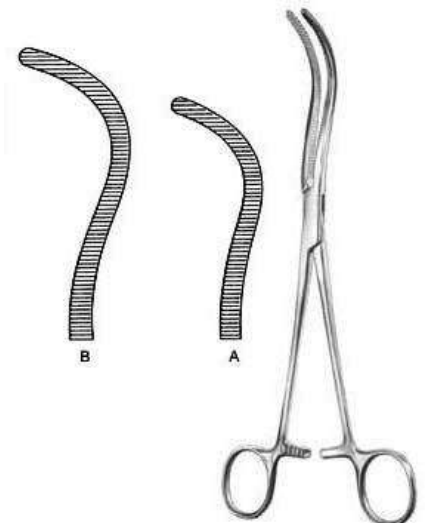

Guyon

SI-5-668-20

Kidney Pedicle Clamp
24cm23cm