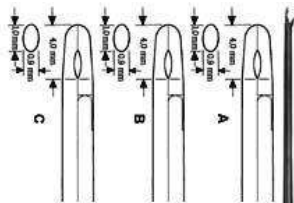

220 mm x 70 mm 400 mm x 150 mm

Otology

**ENT**

SI-12-101-01

Micro Ear Forceps shaft length 80mm, smooth straight, serrated straight

**ENT**

SI-12-102-01

Micro Ear Forceps shaft length 80mm, straight, bent upwards