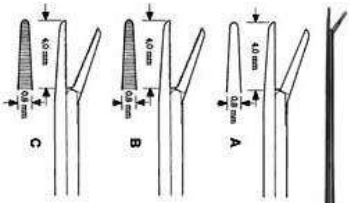

Otology

ENT

SI-12-101-01

Micro Ear Forceps shaft length 80mm, smooth straight, serrated straight