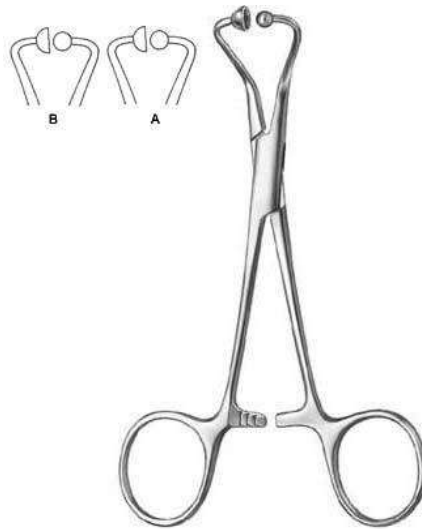

Towel Clamp For Paper Clothes
SI-5-712-11
Towel Clamp for paper clothes
14cm11.5cm