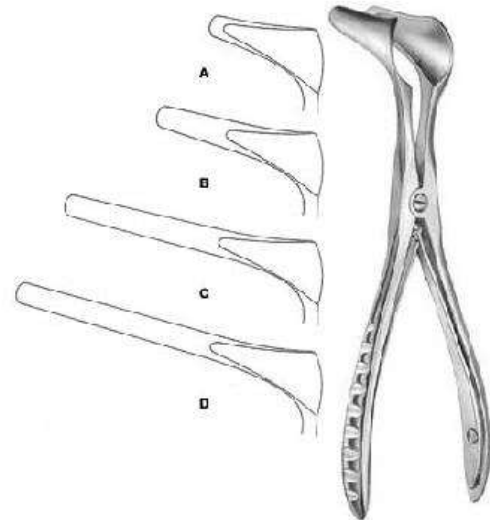

Killian
SI-13-106-01
Nasal Speculum