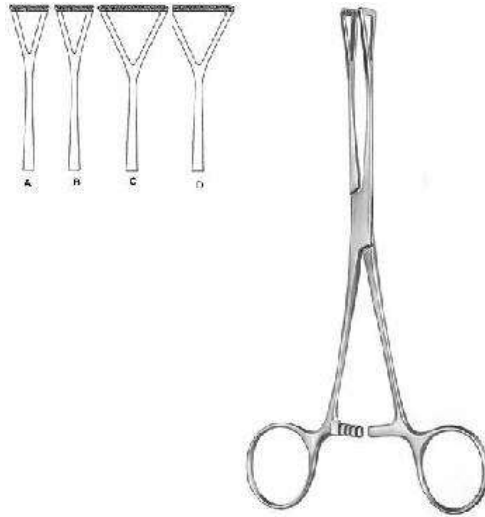

Intestinal and Tissue Grasping Forceps  
20cm

**Williams**

**SI-18-109-16**

Intestinal and Tissue Grasping Forceps

**Babcock**

**SI-18-110-16**

Intestinal and Tissue Grasping Forceps  
20cm16.5cm

**Babcock**

**SI-18-111-16**

Intestinal and Tissue Grasping Forceps  
15cm24cm17.5cm21.5cm

**Babcock**

**SI-18-112-16**

Intestinal and Tissue Grasping Forceps  
16.5cm25.5cm

**Intestines & Stomach**

**Duval**

**SI-18-113-20**

Intestinal and Tissue Grasping Forceps  
20.5cm

**Duval**

**SI-18-114-18**

Intestinal and Tissue Grasping Forceps  
18cm23cm25.5cm

**Doyen**

**SI-18-115-21**

Intestinal Clamp  
23.5cm21.5cm

**Doyen-Baby**