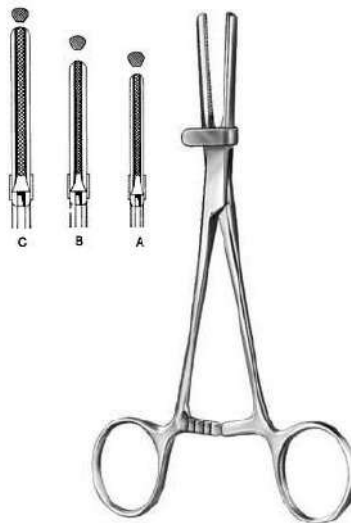

Tubing Clamp extra long ratchet  
14cm

**Tubing Clamp**

**SI-5-716-16**

Tubing Clamp  
16.5cm

**Tubing Clamp**

**SI-5-717-15**

Tubing Clamp  
20.5cm19cm15.5cm

**Tubing Clamp With Safety Guard**