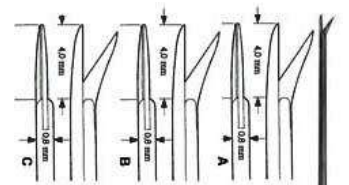

220 mm x 70 mm 400 mm x 150 mm

Otology

**ENT**

SI-12-101-01

Micro Ear Forceps shaft length 80mm, smooth straight, serrated straight

**ENT**

SI-12-102-01

Micro Ear Forceps shaft length 80mm, straight, bent upwards